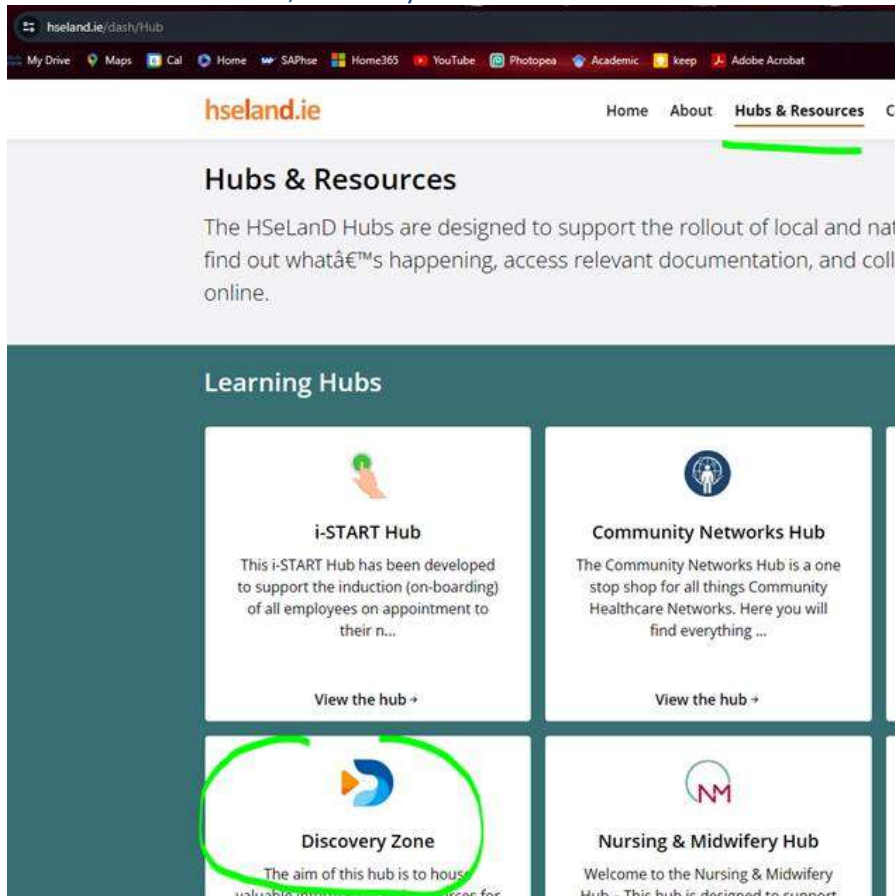

## NIMS Locations List

Log into HSEland: <https://www.hseland.ie/dash/Account/Login>

Discovery Zone.

Search NIMS.

Click National Quality and Patient Safety.

NIMS Location tree is at the bottom of the page.

### STEP BY STEP:

Go to Hubs & Resources, Discovery Zone Hub

Search for NIMS

Access the page returned

Use shortcut or scroll down to NIMS locations section

Download the list